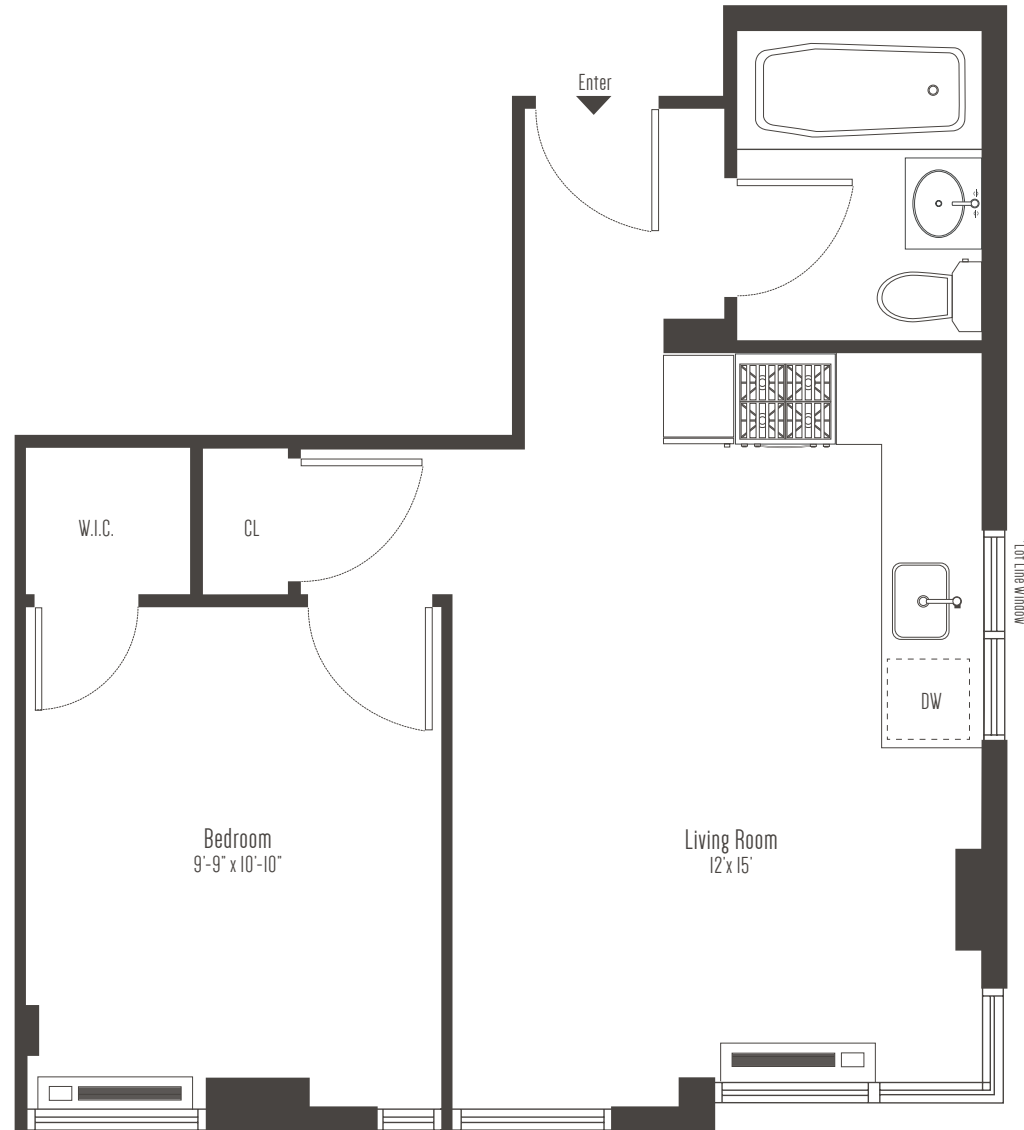

MADISON PARK TOWER

RESIDENCE B ONE BEDROOM, ONE BATHROOM FLOORS 7-36

49 E 34TH ST, NEW YORK, NY 10016
646.870.0947 • MADISONPARKTOWER.COM

All dimensions are approximate and subject to construction changes and omissions. Plans and dimensions may also contain minor variations from floor to floor.
Exclusive Marketing and Leasing Agent: Douglas Elliman Development Marketing