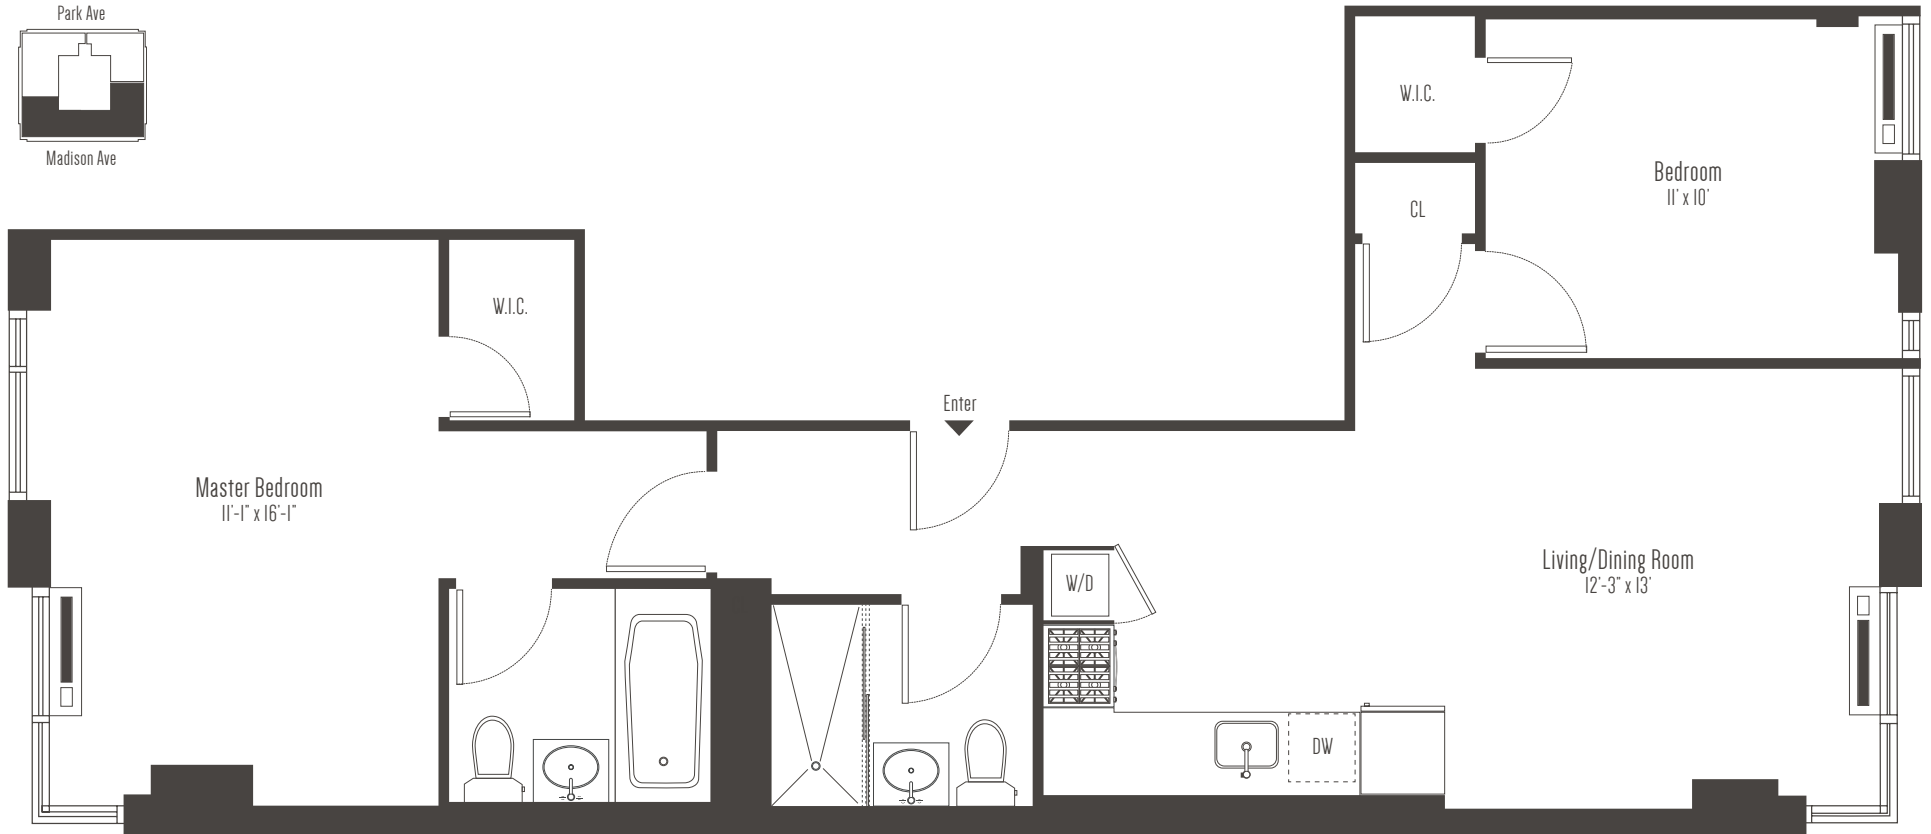

MADISON PARK TOWER

RESIDENCE A TWO BEDROOM, TWO BATHROOM FLOORS 7-36

49 E 34TH ST, NEW YORK, NY 10016
646.870.0947 • MADISONPARKTOWER.COM

All dimensions are approximate and subject to construction changes and omissions. Plans and dimensions may also contain minor variations from floor to floor.
Exclusive Marketing and Leasing Agent: Douglas Elliman Development Marketing